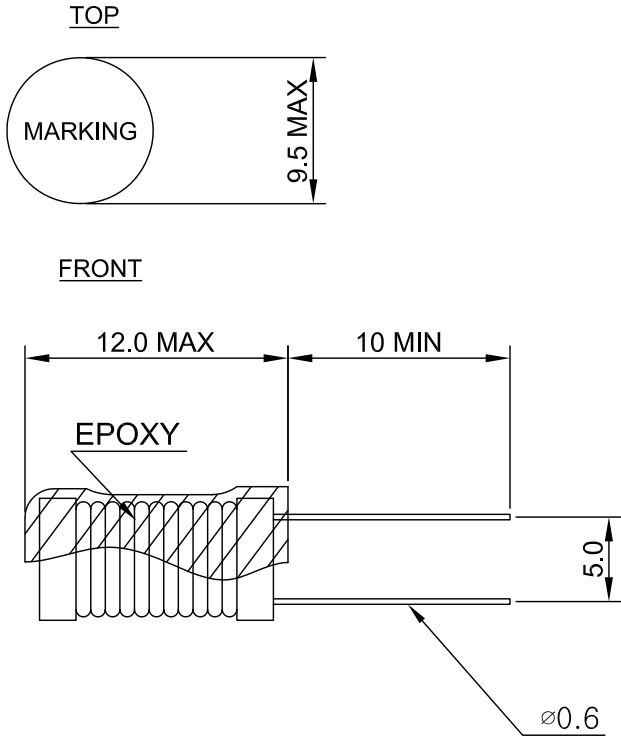

# SPECIFICATION

ITEM	INDUCTOR	Part No.	DR0811PK
		Rev.	

## 1. DIMENSION (UNIT : mm)

Image

전자부품전문 하남전자  
HANAMELEC.NET

DR0811PK-101MB

- { B : BULK
- { R : REEL
- TOROLENCE
- L : 100 $\mu$ H
- ST : SELF COIL TUBE
- PT : SELF CORE TUBE
- BT : BASE TUBE
- PK : PEAKING
- { 외경 : 8.0mm
- { 길이 : 11.5mm
- DRUM CORE